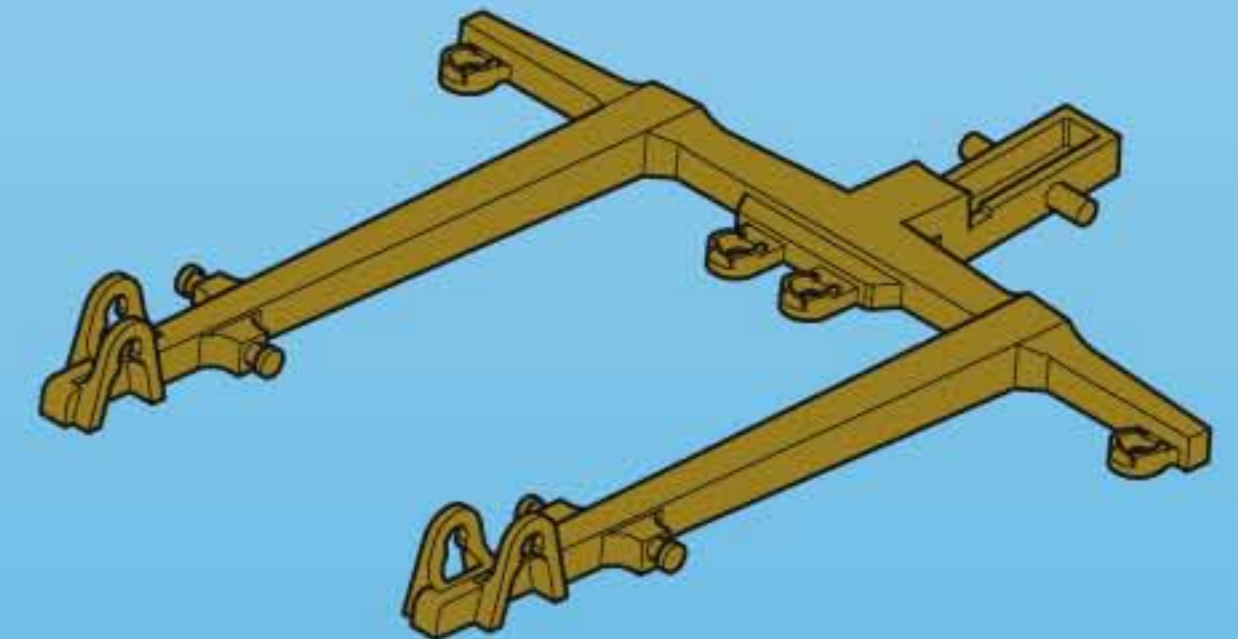

This block contains two numbered steps for assembling the horse's harness. Step 1 shows a blue harness being placed onto the back of a white horse. Step 2 shows a blue lead rope being attached to the harness. The background is yellow.

6

2x

1

2

30 26 5620

30 20 4570

30 26 6030

30 00 2732

4x 30 65 1412

30 26 5940

30 26 5960

2x 30 26 5920

2x 30 26 5990

4x 30 26 5970

30 26 5950

30 26 5910