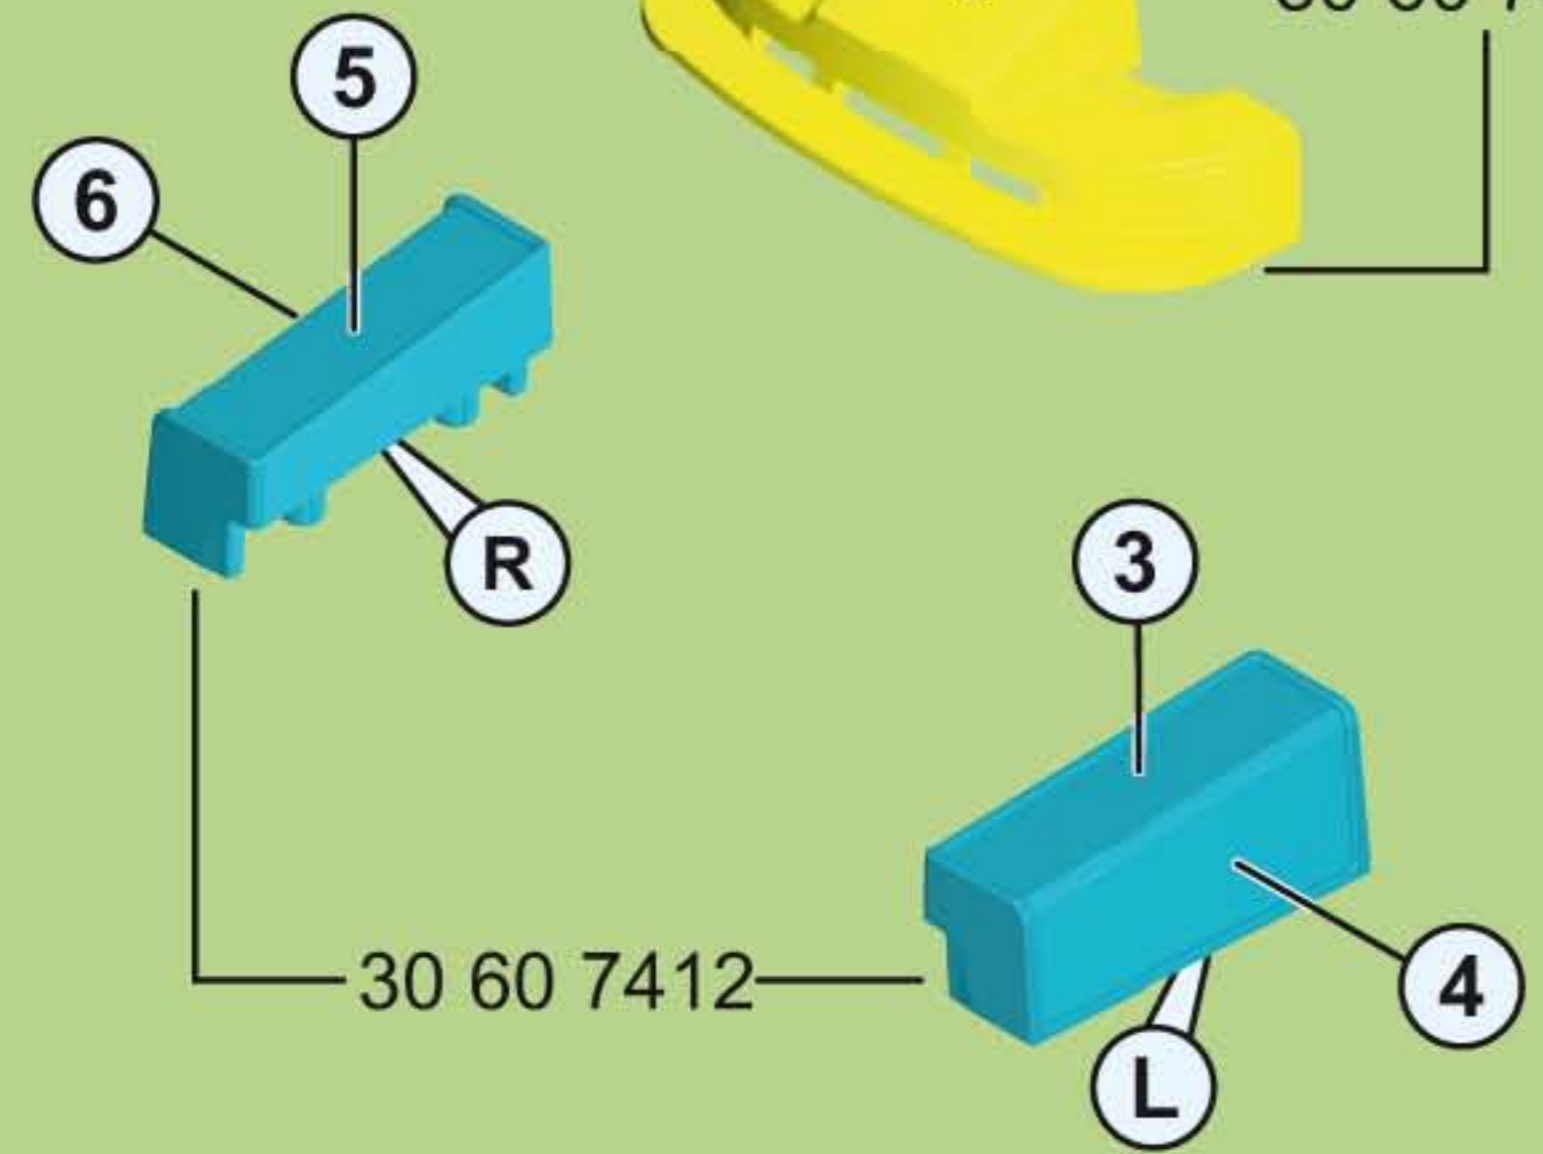

30 06 7402

© 2018 geobra Brandstätter Stiftung & Co. KG
 Brandstätterstraße 2-10 No.30801155
 90513 Zirndorf/Germany 07.17

2

2

3

2x
30 82 3360

30 02 2432

This inset shows two black wheels with grey hubs. A white arrow points to the hub of one wheel, which is being inserted into a grey axle component.

2x
30 82 3350

30 82 3350

This inset shows two black wheels with grey hubs. A white arrow points to the hub of one wheel, which is being inserted into a grey axle component.

30 63 8425

30 27 2150

30 00 1234