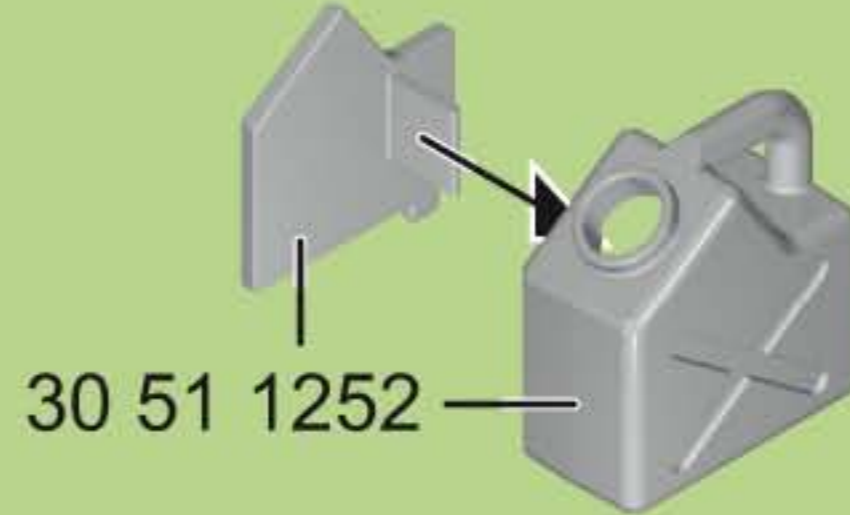

30 51 1252

2

30 20 1482