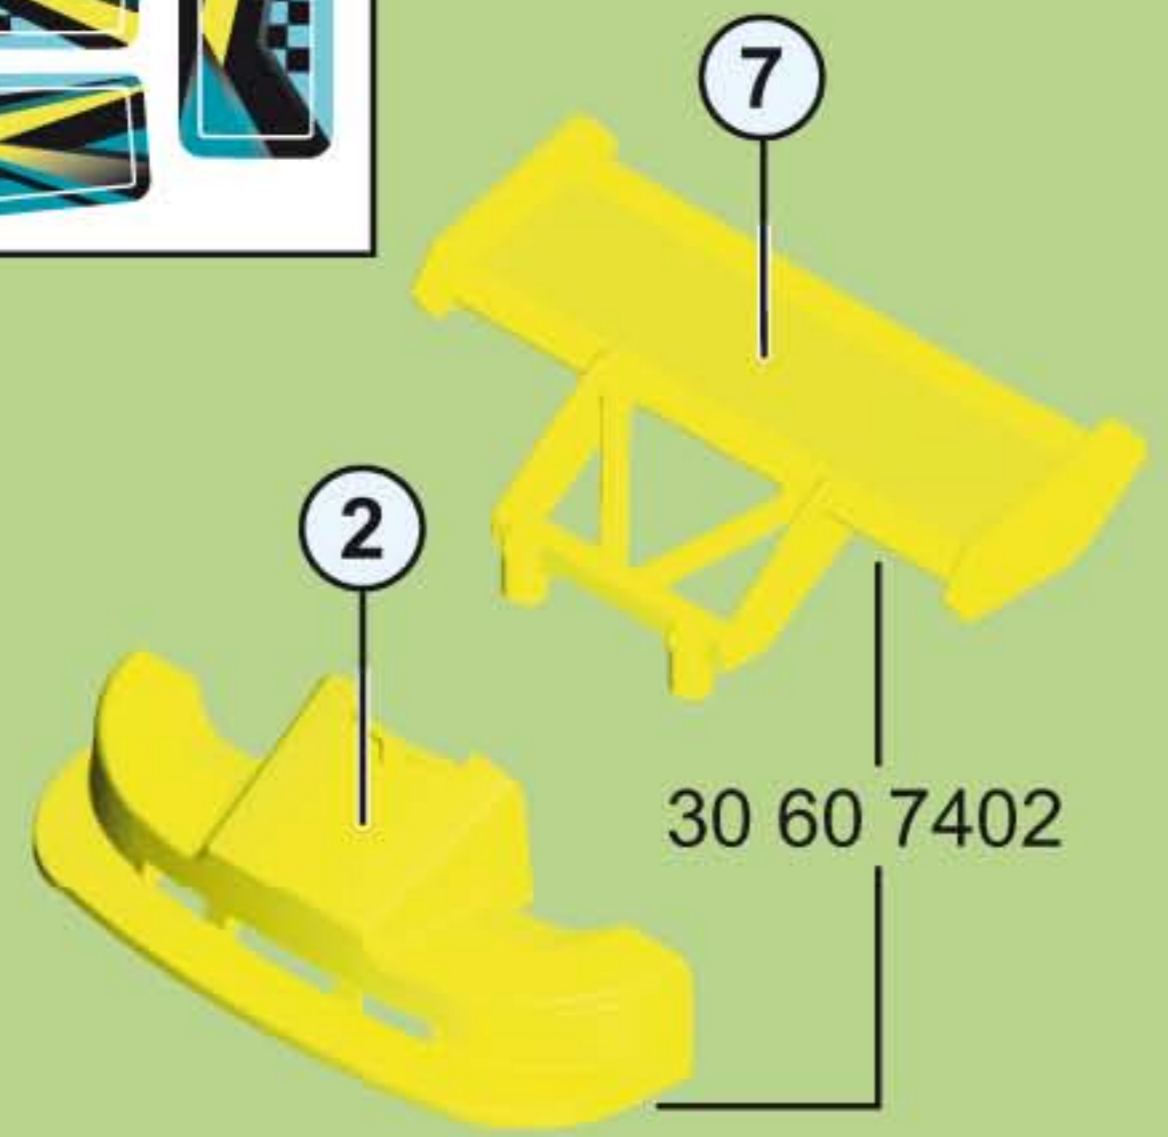

30 06 7402

© 2018 geobra Brandstätter Stiftung & Co. KG
 Brandstätterstraße 2-10 No.30801155
 90513 Zirndorf/Germany 07.17

2

2

3

2x
30 82 3360

30 02 2432

This inset shows two black wheels with grey hubs. A white arrow points to the hub of one wheel, which is being inserted into a grey axle component.

2x
30 82 3350

30 82 3350

This inset shows two black wheels with grey hubs. A white arrow points to the hub of one wheel, which is being inserted into a grey axle component.

30 63 8425

30 27 2150

30 00 1234